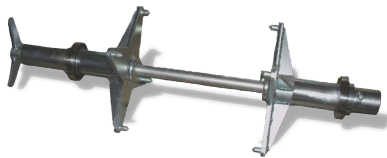

CDR

CDR001

SUPPORTS WITH FIXING WEDGES FOR WOODEN CONDUCTOR DRUMS (Only for CVI600)

CDR002

SUPPORTS WITH SELF-LOCKING FIXING WEDGES FOR WOODEN CONDUCTOR DRUMS

MAX REEL HOLE DIAMETER = 125 MM
(Only for CVI600)

CDR057

SUPPORTS WITH SELF-LOCKING FIXING WEDGES FOR WOODEN CONDUCTOR DRUMS
(Only for CVI810)

CDA

CDA004

ADAPTER FOR STEEL ROPE STANDARD REEL (BOF010-BOF020-BOF030-BOC040-BOC050)
(Only for CVI600)

CDA060

ADAPTER FOR STEEL ROPE STANDARD REEL (BOF010-BOF020-BOF030-BOC040-BOC050)
(Only for CVI810)

SPECIAL ADAPTER AVAILABLE ON DEMAND

CDA078/079

ADAPTER FOR STEEL ROPE STANDARD REEL (BOF330, BOC 310, BOC320)

CDD

CDD005

AUTOMATIC LEVEL WIND FOR STANDARD STEEL ROPE REELS (BOF010-BOF020-BOC040-BOC050)
(Only for CVI600)