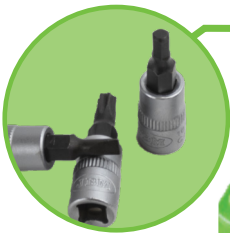

21 PIECE TOOL CASE
WITH 3/4" AUTOCLE

SATIN
FINISH

13,9

1

40

Material: CR-V

21
PCS

CrV

3/4"

53728

SPARE PARTS
AVAILABLE

CONTAIN

			3/4" x16	19, 21, 22, 23, 24, 26, 27, 29, 30, 32, 35, 36, 38, 41, 46, 50mm
			3/4" x1	495mm
			3/4" x3	100, 200, 400mm
			3/4" x1	445mm